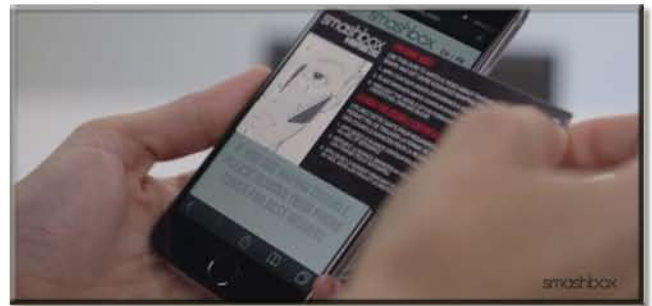

## Toly goes Digital

In conjunction with its' partner, Hung Hing, Toly have developed a **technology** that bridges the gap between offline and digital with one simple touch called **TOUCHCODE**.

**TOUCHCODE** is an invisible printed electronic code that can be integrated into any printed product and is compatible with any multi-touch device.

The benefits are endless, just ask **SMASHBOX**.....

SMASHBOX have used TOUCHCODE in their ultra cool new **#ShapeMatters Palette**. This sleek palette includes interactive cards that, once you touch the card to your smartphone instantly identify your eye, face and brow shape plus plays videos and more..... Touch Code is a patented technology.